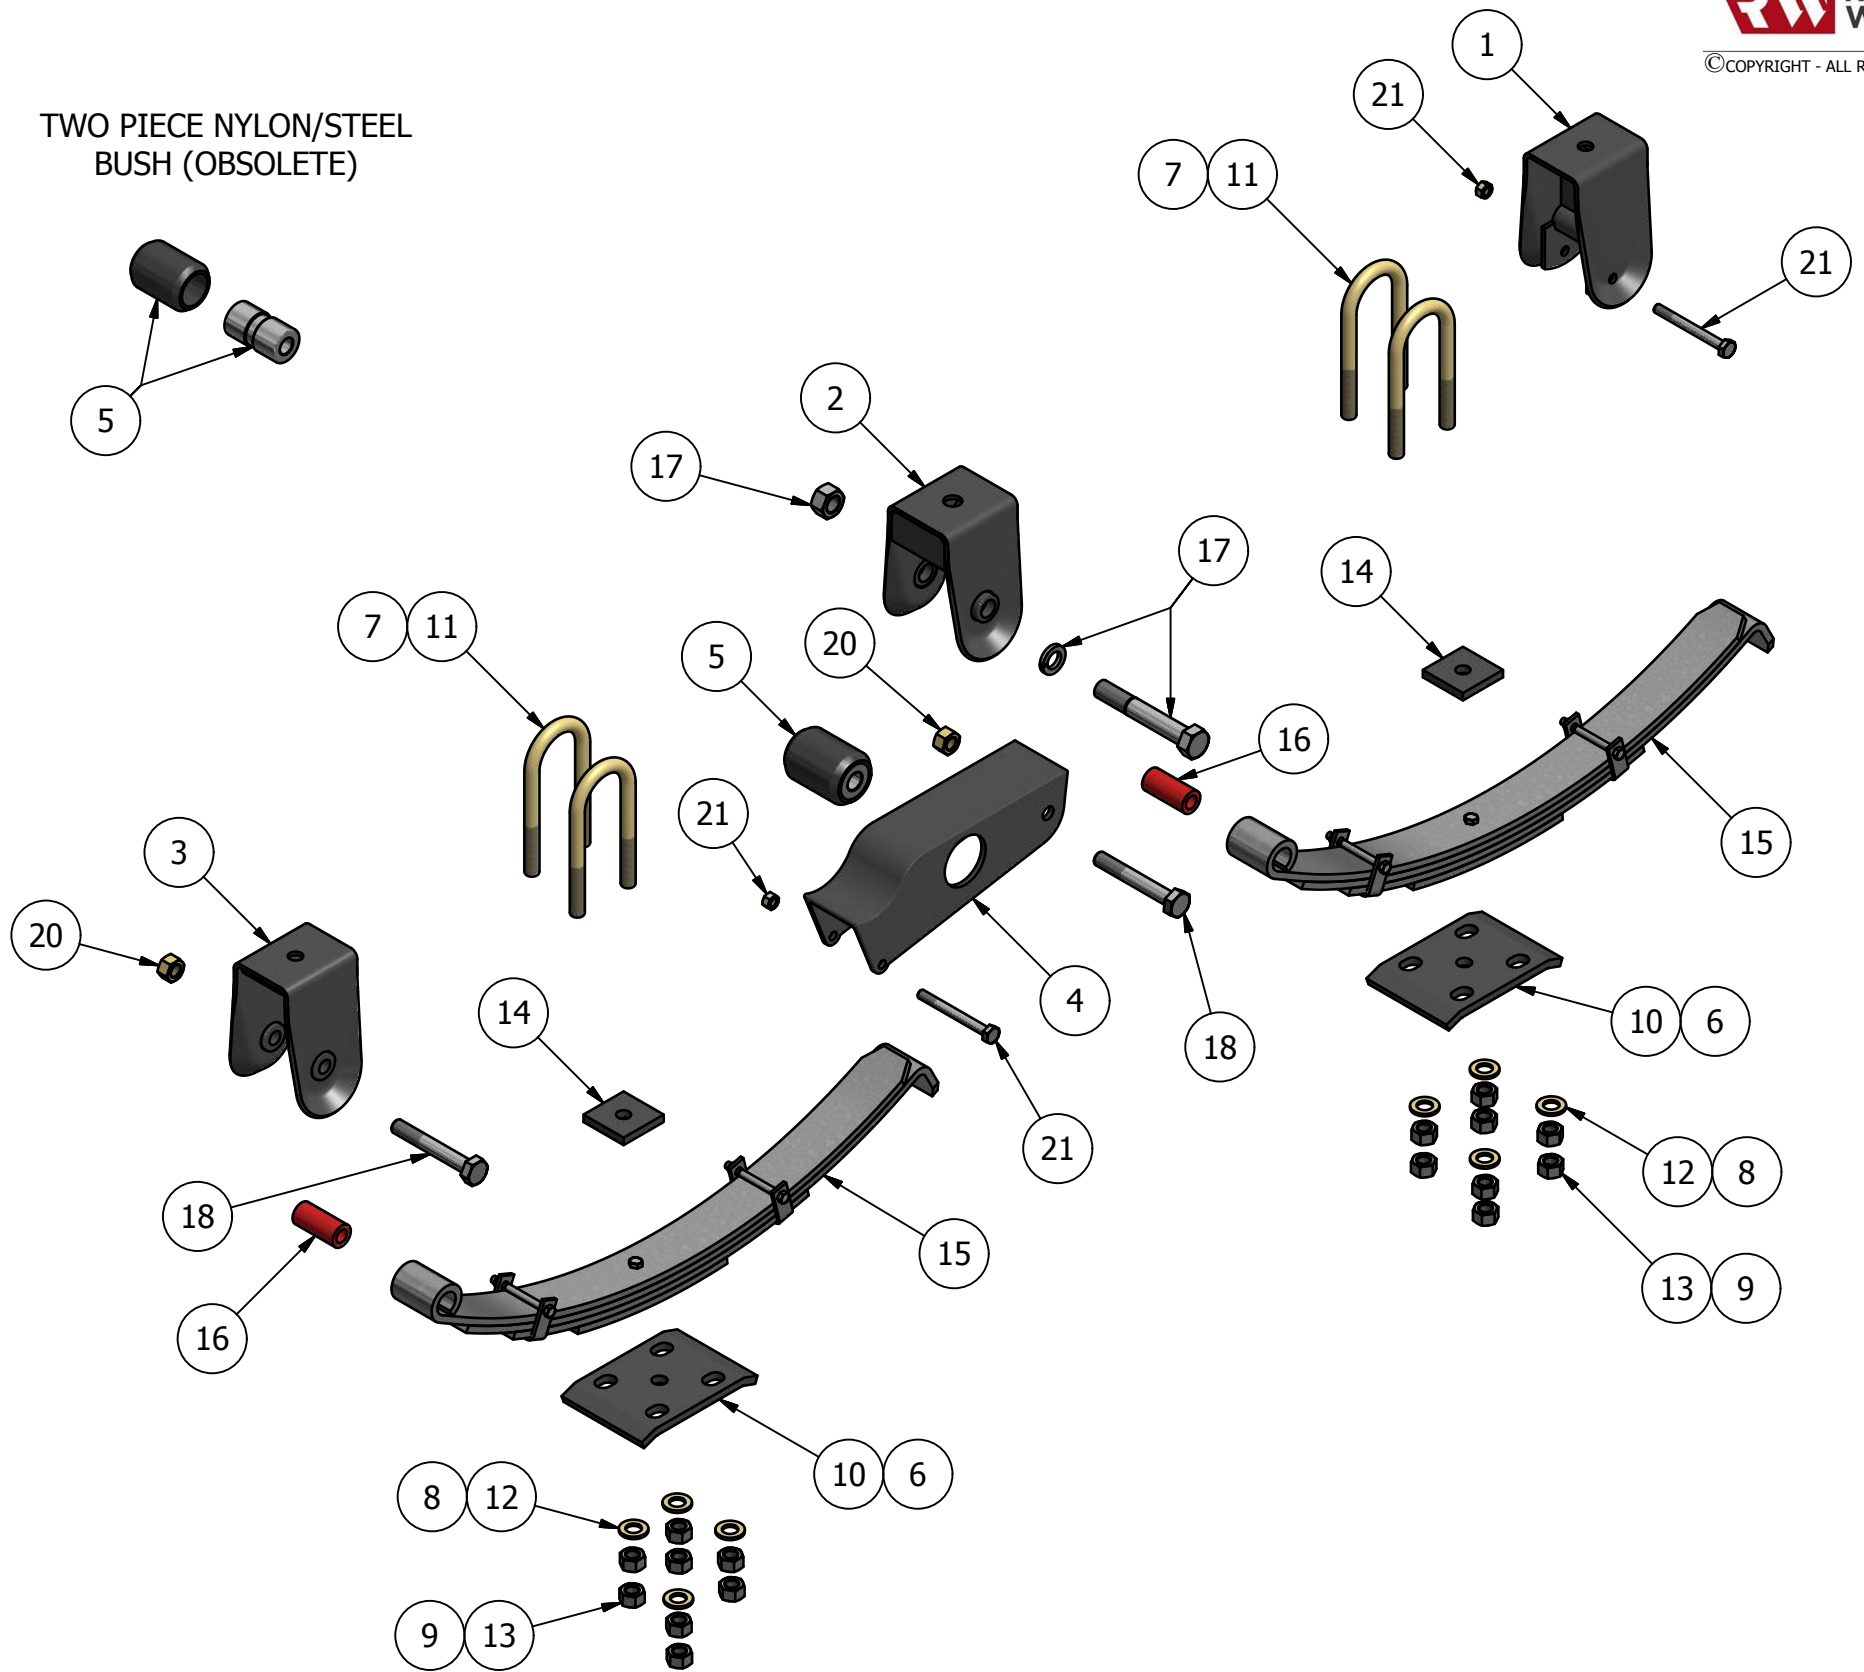

# 75 SERIES SPARE PARTS

TWO PIECE NYLON/STEEL  
BUSH (OBSOLETE)

ITEM	PART NUMBER	DESCRIPTION	QTY
1	COM-TM702	REAR SPRING HANGER	1
2	COM-TM701	CENTRE SPRING HANGER	1
3	COM-TM700	FRONT SPRING HANGER	1
4	COM-TM703	ROCKER WITH BUSH	1
5	GEN-BUSH10	REPLACEMENT ROCKER BUSH	1
6	COM-TM705	16mm U-BOLT PLATE	2
7,8,9	GEN-UR16N	16mm U-BOLT WITH NUTS & WASHERS	4
10	COM-TM706	20mm U-BOLD PLATE	2
11,12,13	GEN-UR20N	20mm U-BOLT WITH NUTS & WASHERS	4
14	COM-TM708	AXLE PAD	2
15	SPR-7060	75mm x 11mm x 6 LEAF EYE/SLIPPER SPRING	2
15	SPR-7040	75mm x 11mm x 4 LEAF EYE/SLIPPER SPRING	2
15	SPR-7030	75mm x 11mm x 3 LEAF EYE/SLIPPER SPRING	2
15	SPR-7050	75mm x 11mm x 5 LEAF EYE/SLIPPER SPRING	2
16	GEN-BUSH08	SPRING EYE BUSH	2
17	GEN-WBS10	1" SPRING WASHER	1
17	COM-TM725	ROCKER PIVOT BOLT & NUT	1
18	COM-TM720	20mm SHACKLE BOLT	2
20	GEN-NNM20	NYLOC NUT	2
21	GEN-BBW08080N	REBOUND BOLT & NUT	2