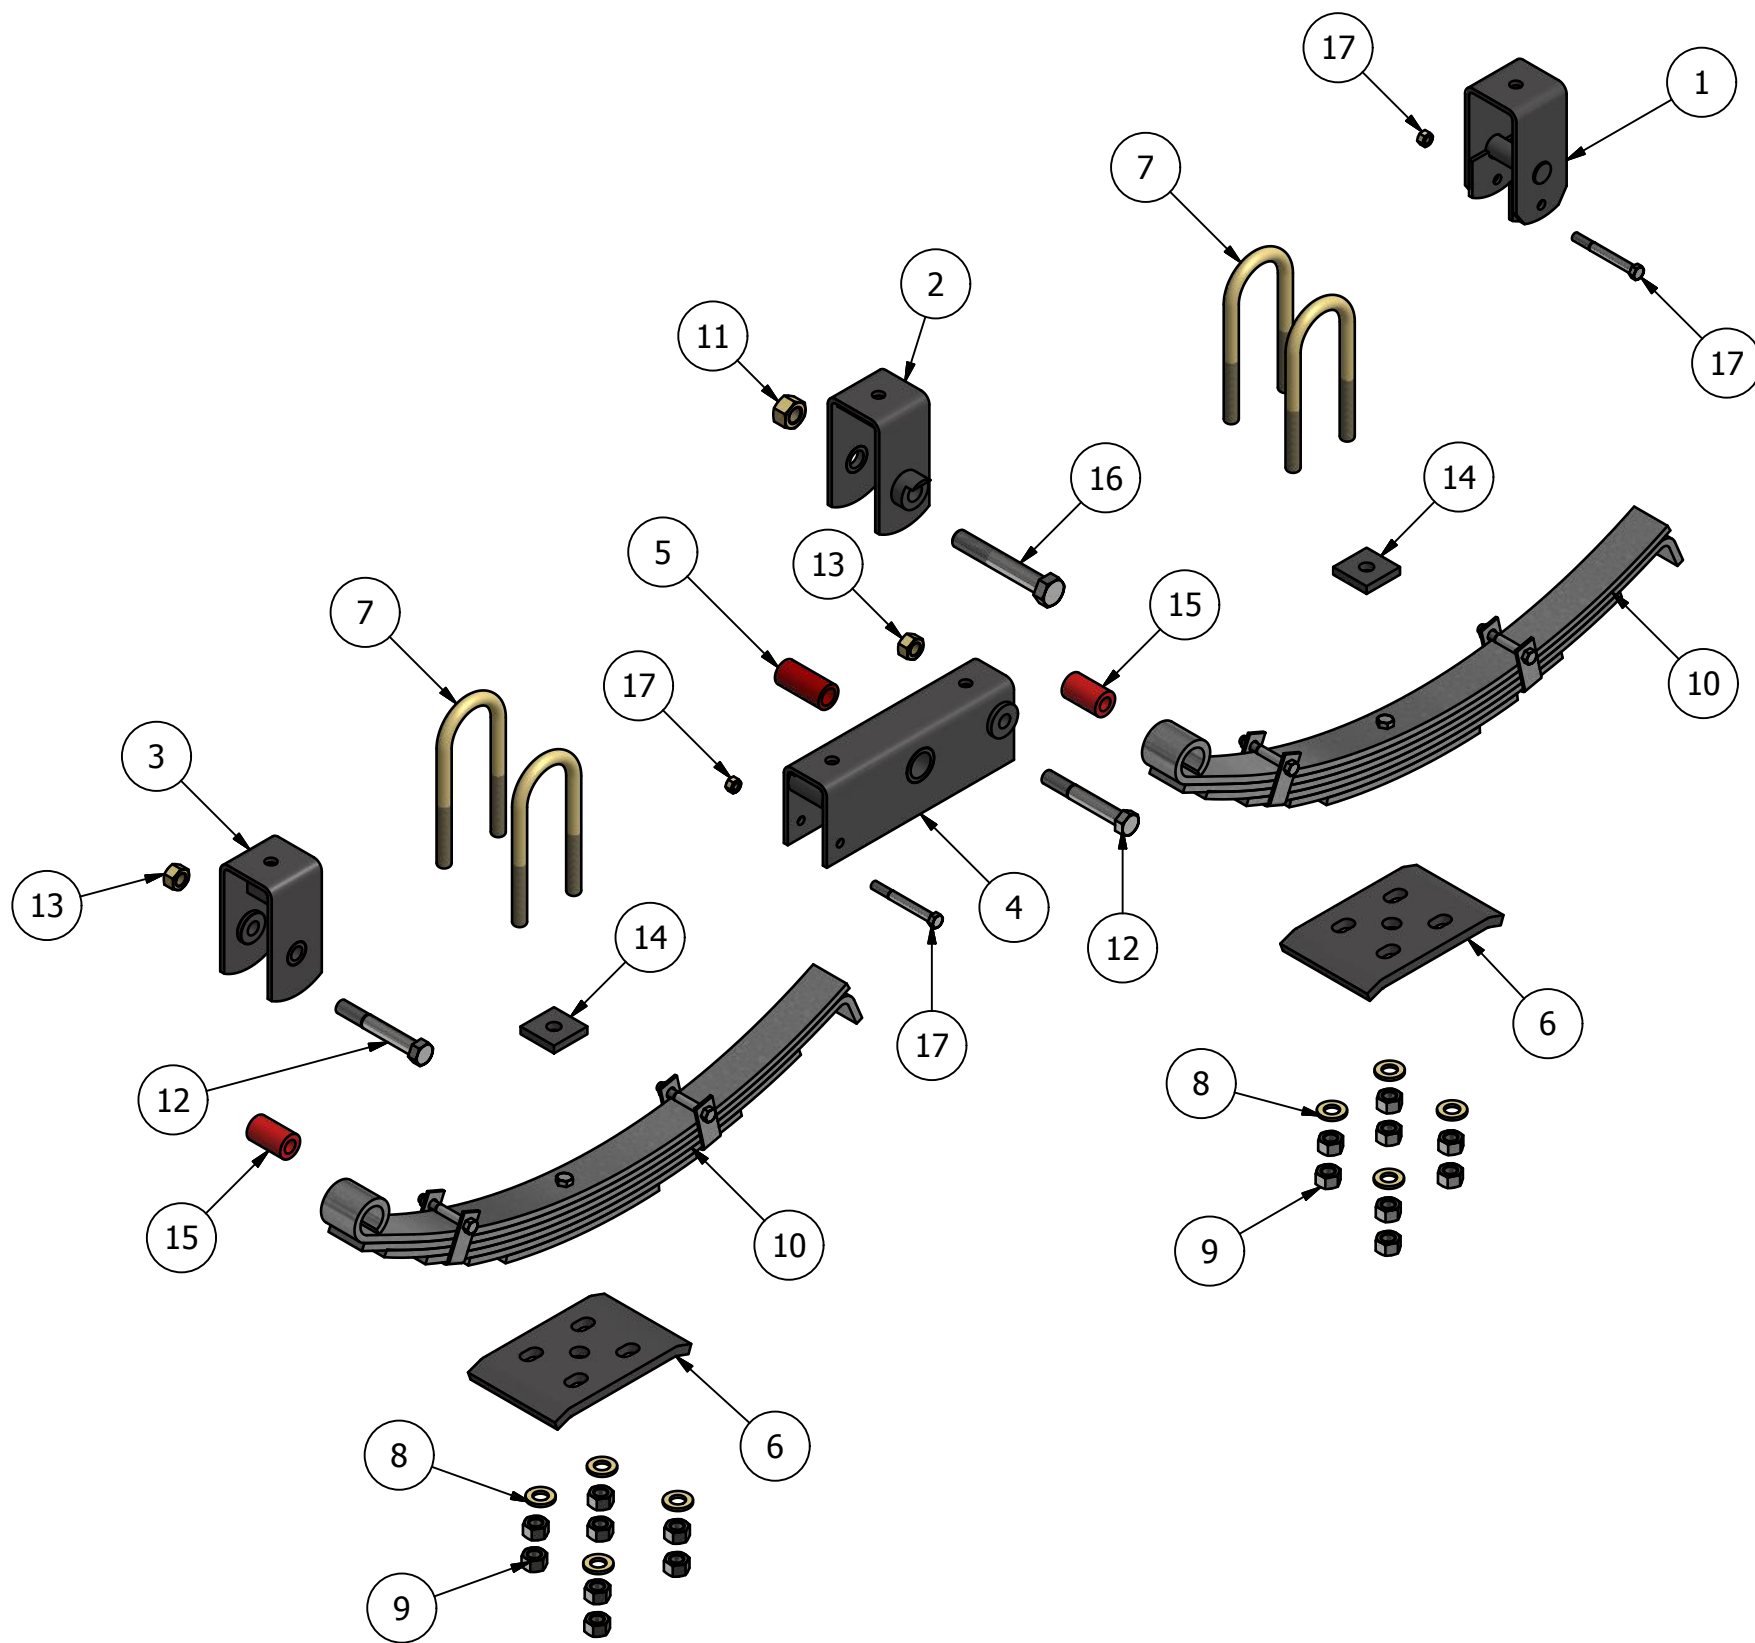

50 SERIES SPARE PARTS

ITEM	PART NUMBER	DESCRIPTION	QTY
1	COM-TM502	REAR SPRING HANGER	1
2	COM-TM501	CENTRE SPRING HANGER	1
3	COM-TM500	FRONT SPRING HANGER	1
4	COM-TM503	ROCKER WITH BUSH	1
5	GEN-BUSH05	REPLACEMENT ROCKER BUSH	1
6	COM-TM505	16mm U-BOLD PLATE	2
7,8,9	GEN-UR16N	16mm U-BOLT WITH NUTS & WASHERS	4
10	SPR-5970	50mm x 9mm x 7 LEAF EYE/SLIPPER SPRING	2
10	SPR-5960	50mm x 9mm x 6 LEAF EYE/SLIPPER SPRING	2
11	GEN-NNM20	NYLOC NUT	1
12	COM-TM510	5/8" SHACKLE BOLT	2
13	GEN-NNF10	5/8" NYLOC NUT	2
14	COM-TM508	AXLE PAD	2
15	GEN-BUSH02L	SPRING EYE BUSH	2
16	COM-TM520	20mm ROCKER PIVOT BOLT	1
17	GEN-BBW06056N	3/8" REBOUND BOLT & NUT	2